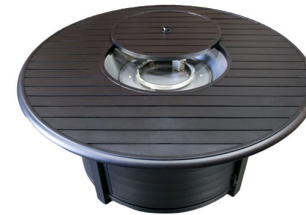

AZ Patio Heaters Drop Ship Price List

8601 W Jefferson St Suite 200
Tolleson, AZ 85353
P: 888-775-1330 F: 623-875-1350
www.azpatioheaters.com

ALUMINUM FIREPITS

PICTURE #	MODEL #	UPC NUMBER	RANKING	ITEM DESCRIPTION			
1	F-1201-FPT	8 72313 15278 9	3	ROUND CAST ALUMINUM DECORATIVE FIREPIT IN BRONZE			
2	FS-1212-T-10	8 72313 15604 6	7	RECTANGULAR CAST ALUMINUM DECORATIVE FIREPIT			
3	F-1108-FPT	8 72313 15279 6	4	SQUARE SLATTED ALUMINUM FIREPIT IN BRONZE			
4	F-1350-FPT	8 72313 15574 2	6	ROUND SLATTED ALUMINUM FIREPIT			
5	FS-1010-T-12	8 72313 15378 6	1	RECTANGULAR SLATTED ALUMINUM FIREPIT			
6	AFP-RT-WS	8 50132 00864 7	2	RECTANGLE BLACK MOCHA FIRE PIT WITH WIND SCREEN			
7	FS-2017-FPT	8 5013200836 4	5	ROUND ALUMINUM FIRE PIT WITH FAUX WOOD FINISH			
8	F-HEX-FPT	8 5013200835 7	8	HAMMERED BRONZE HEXAGON ALUMINUM FIRE PIT			
9	AFP-RT-BRZ	850016451156	9	RECTANGLE HAMMERED BRONZE FIRE PIT WITH WIND SCREEN			

1

2

3

4

5

6

7

8

9