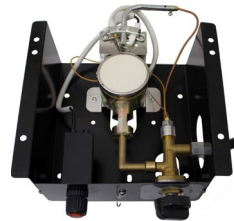

AZ Patio Heaters Drop Ship Price List

8601 W Jefferson St Suite 200
Tolleson, AZ 85353
P: 888-775-1330 F: 623-875-1350
www.azpatioheaters.com

GLASS TUBE HEATER PARTS

PICTURE #	MODEL #	UPC NUMBER	Sales Ranking	ITEM DESCRIPTION			
1	SGT-SHIELD	872313156107	3	HILAND GLASS TUBE HEAT SHIELD			
2	SGT-BURNER-GS	872313156565	4	GLASS TUBE BURNER FOR SQUARE HEATER-3 HOLES			
3	SGT-BURNER-WL	872313156541	5	GLASS TUBE BURNER FOR SQUARE HEATER-6 HOLES			
4	TGT-BURNER-GS	872313156572	10	GLASS TUBE BURNER FOR TRIANGLE HEATER-3 HOLE			
5	TGT-BURNER-WL	872313156558	11	GLASS TUBE BURNER FOR TRIANGLE HEATER-6 HOLE			
6	SGT-MBS-GS	872313157999	12	GLASS TUBE MASTER BOLT SET-GS			
7	SGT-GLASS2	872313155926	2	HILAND QUARTZ GLASS TUBE REPLACEMENT (2PC)-49.5"			
8	SGT-GLASS	872313155919	1	HILAND RESIDENTIAL QUARTZ GLASS TUBE REPLACEMENT-49.5"			
9	TGT-GLASS	872313156480	9	HILAND COMMERCIAL QUARTZ GLASS TUBE REPLACEMENT-51.5" TALL			
10	THP-ANCHORS	872313158415	16	HILAND GROUND FIXTURES			
11	SGT-WHLS	872313158132	8	GLASS TUBE WHEEL KIT			
12	THP-ELI-NEW	872313158484	7	HILAND ELECTRIC IGNITER			
13	THP-ELI-OLD	872313158477	6	HILAND ELECTRIC IGNITER			
14	SGT-SCREEN	872313158019	13	GLASS TUBE EMITTER SCREEN-4 SIDED			
15	TGT-SCREEN	872313161002	15	GLASS TUBE EMITTER SCREEN-3 SIDED			
16	GT-RRING	872313156862	14	NEOPRENE SUPPORT RING FOR GLASS TUBES			

1

2

3

4

5

6

7

8

9

10

11

12

13

14

15

16