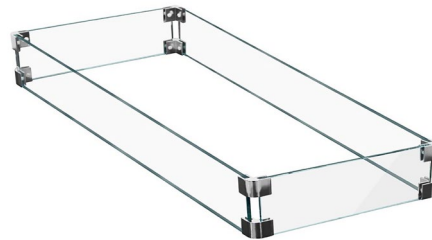

AZ Patio Heaters Drop Ship Price List

8601 W Jefferson St Suite 200
Tolleson, AZ 85353
P: 888-775-1330 F: 623-875-1350
www.azpatioheaters.com

FIRE PIT ACCESSORIES

PICTURE #	MODEL #	UPC NUMBER	RANKING	ITEM DESCRIPTION			
1	AWS-SQ22	8 50132 00867 8	NEW	22" Square Glass Wind Screen for Firepits			
2	AWS-RT30	8 50132 00868 5	NEW	28.75" x 14" Rectangle Glass Wind Screen for Firepits			
3	AWS-RND22	8 50132 00869 2	NEW	22" Round Glass Wind Screen for Firepits			
4	GM-WG27-GWAU	8 60000 04441 7	NEW	24" Fire pit Heat Deflector in Stainless Steel			

1

2

3

4