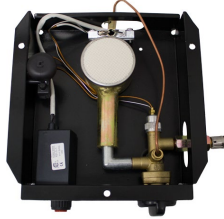

AZ Patio Heaters Drop Ship Price List

8601 W Jefferson St Suite 200
Tolleson, AZ 85353
P: 888-775-1330 F: 623-875-1350
www.azpatioheaters.com

GLASS TUBE HEATER PARTS

PICTURE #	MODEL #	UPC NUMBER	Sales Ranking	ITEM DESCRIPTION			
1	SGT-SHIELD	872313156107	3	HILAND GLASS TUBE HEAT SHIELD			
2	SGT-BURNER-GS	872313156565	4	GLASS TUBE BURNER FOR SQUARE HEATER-3 HOLES			
3	SGT-BURNER-WL	872313156541	5	GLASS TUBE BURNER FOR SQUARE HEATER-6 HOLES			
4	TGT-BURNER-GS	872313156572	10	GLASS TUBE BURNER FOR TRIANGLE HEATER-3 HOLE			
5	TGT-BURNER-WL	872313156558	11	GLASS TUBE BURNER FOR TRIANGLE HEATER-6 HOLE			
6	SGT-MBS-GS	872313157999	12	GLASS TUBE MASTER BOLT SET-GS			
7	SGT-GLASS2	872313155926	2	HILAND QUARTZ GLASS TUBE REPLACEMENT (2PC)-49.5"			
8	SGT-GLASS	872313155919	1	HILAND RESIDENTIAL QUARTZ GLASS TUBE REPLACEMENT-49.5"			
9	TGT-GLASS	872313156480	9	HILAND COMMERCIAL QUARTZ GLASS TUBE REPLACEMENT-51.5" TALL			
10	THP-ANCHORS	872313158415	16	HILAND GROUND FIXTURES			
11	SGT-WHLS	872313158132	8	GLASS TUBE WHEEL KIT			
12	THP-ELI-NEW	872313158484	7	HILAND ELECTRIC IGNITER			
13	THP-ELI-OLD	872313158477	6	HILAND ELECTRIC IGNITER			
14	SGT-SCREEN	872313158019	13	GLASS TUBE EMITTER SCREEN-4 SIDED			
15	TGT-SCREEN	872313161002	15	GLASS TUBE EMITTER SCREEN-3 SIDED			
16	GT-RRING	872313156862	14	NEOPRENE SUPPORT RING FOR GLASS TUBES			

1

2

3

4

5

6

7

8

9

10

11

12

13

14

15

16